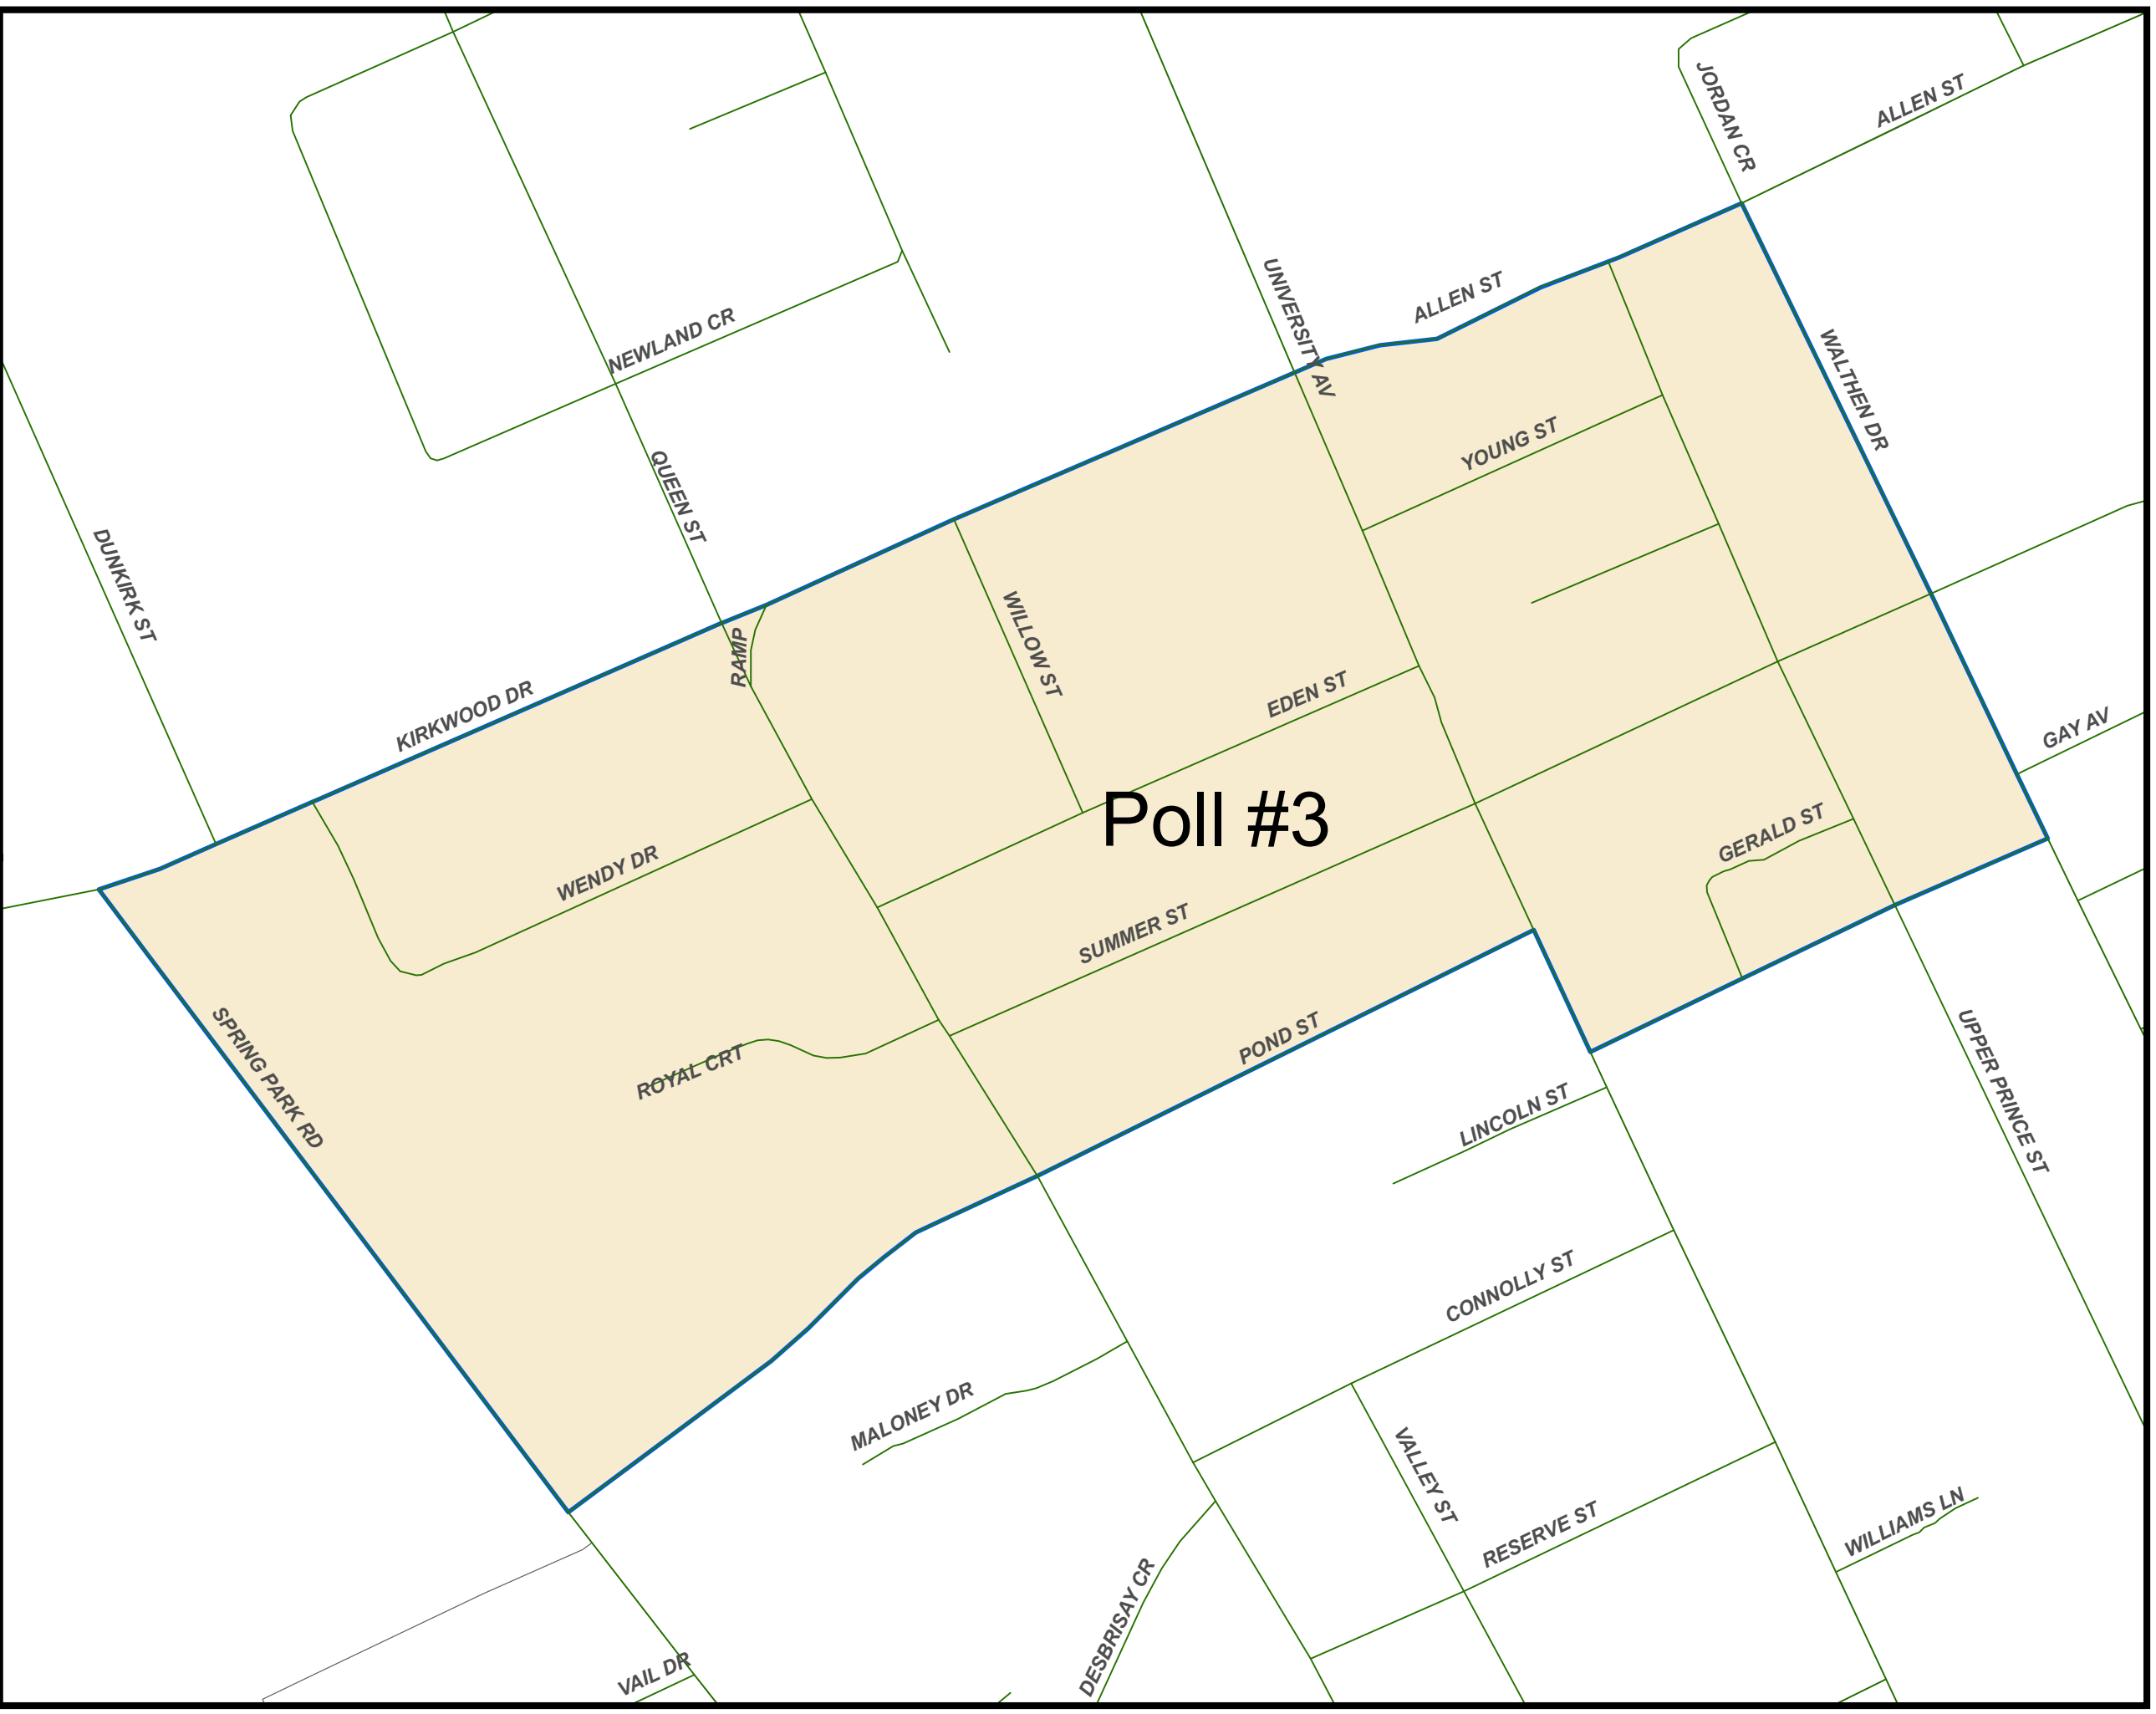

Charlottetown
Municipal Ward # 4
Spring Park

Polling Division
No. 4
ALLEY ST

Poll #4

Legend

 Municipal Poll

Note:
The maps are designed as a general index of the electoral district divisions and are not intended to be used for measurements or for legal purposes.